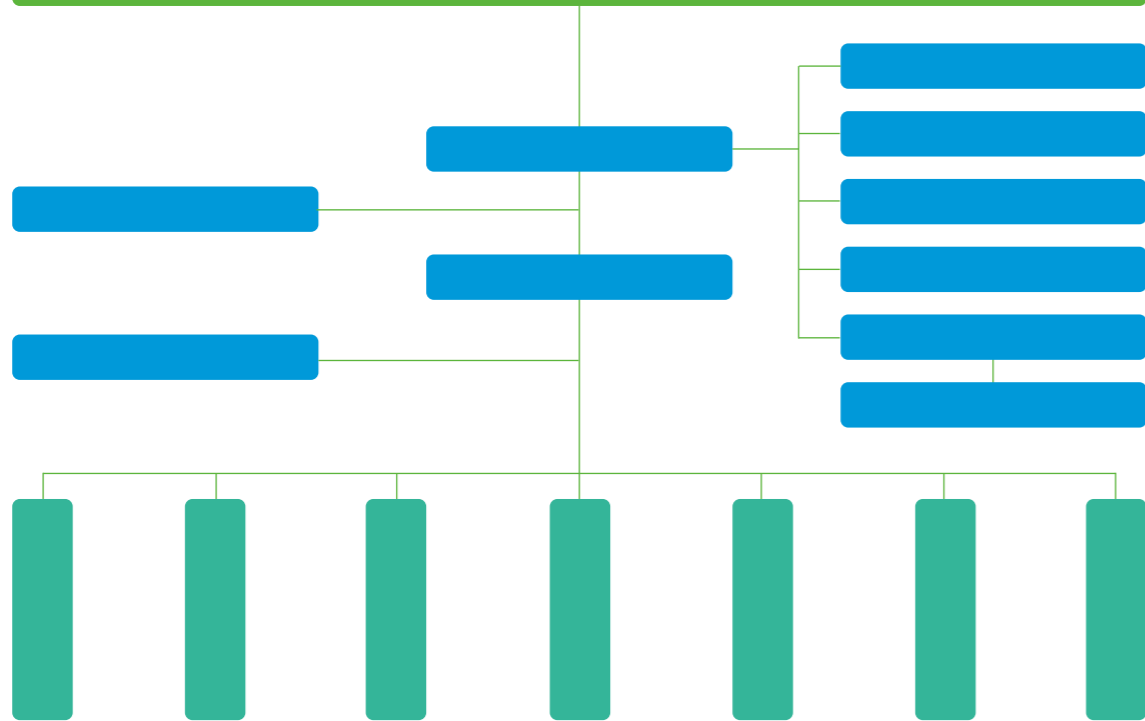

202

07

11

19

25

-
- -
 -
 -
-

[Blue bar]

-

[Blue bar]

-
-

[Green bar]

-
-

[Light green bar]

-
-
-

► 2020

▶

Green header bar with a magnifying glass icon on the right. Below it is a large white rectangular area with a dashed green border, intended for text or content.

Three stacked rectangular boxes with rounded corners and blue outlines. The top box is light blue, the middle one is light green and contains two bullet points, and the bottom one is light blue.

A large rectangular area with a dashed green border, intended for text or content on the left page.

A large rectangular area with a dashed green border, intended for text or content on the right page.

-