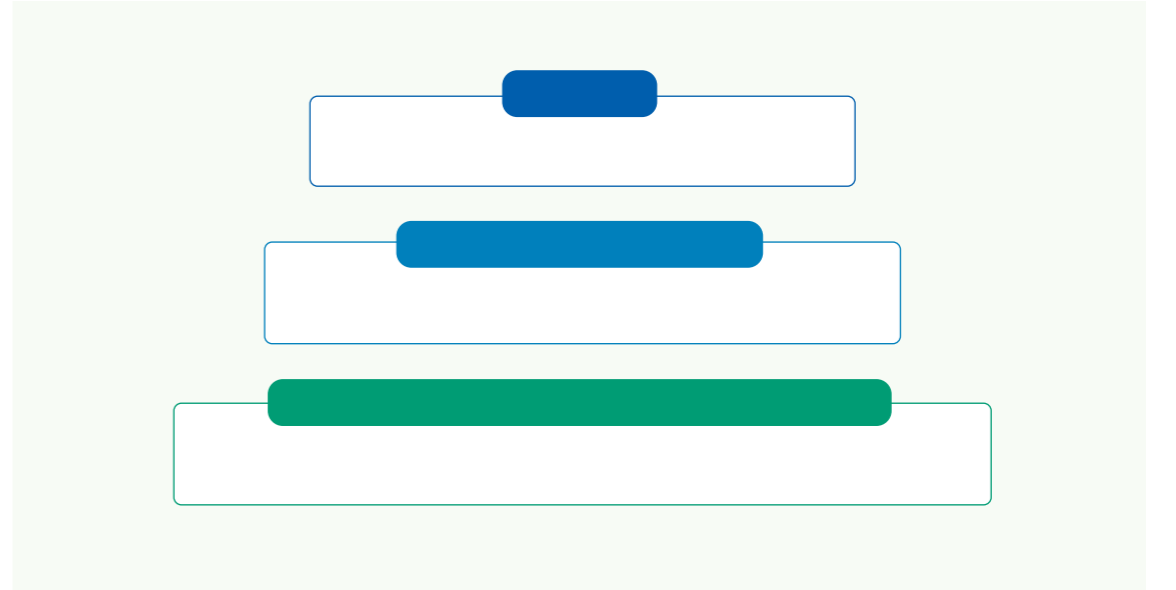

[Blue bar]

-
-

[Green bar]

-
-

[Light green bar]

-
-
-

► 2020

▶

Green header bar with a magnifying glass icon on the right. Below it is a large white rectangular area with a dashed green border, intended for text or content.

Three stacked rectangular boxes with rounded corners and blue outlines. The top box is light blue, the middle one is light green and contains two bullet points, and the bottom one is light blue.

A large rectangular area with a dashed green border, intended for text or content on the left page.

A large rectangular area with a dashed green border, intended for text or content on the right page.

-