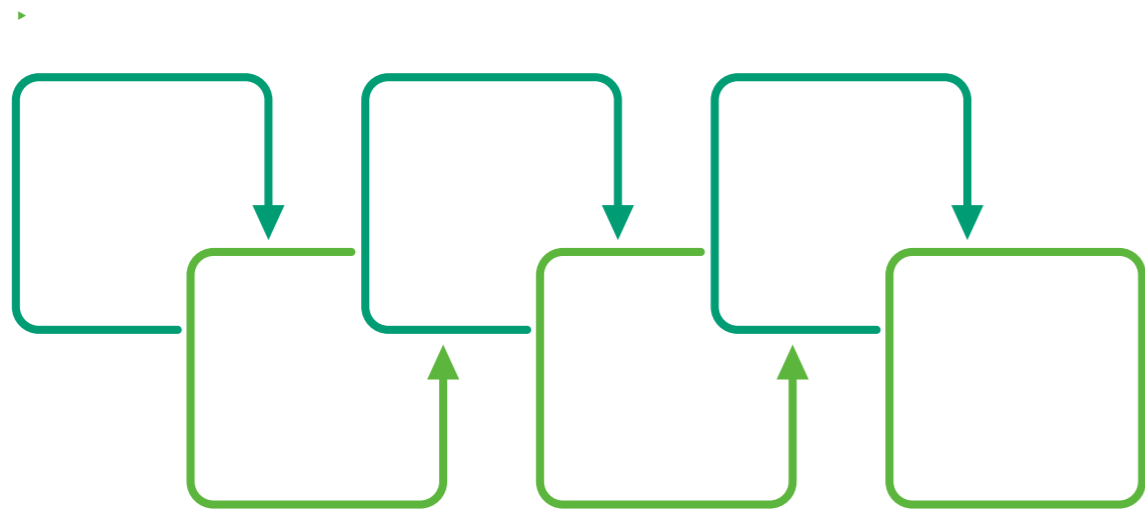

|	100	|	99.15
|	97.49	|	97.90

— 2020 —